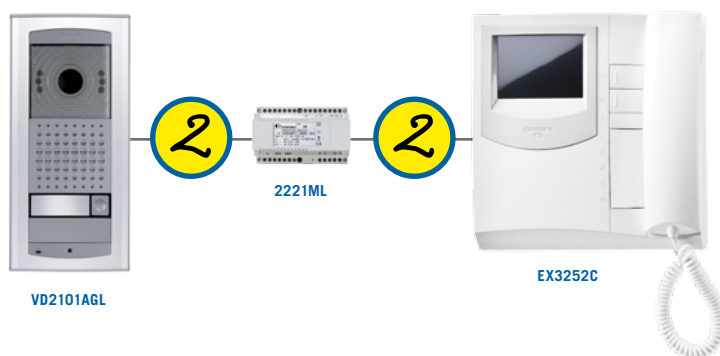

DUO@EASY

THE 2 WIRE VIDEOKIT

MADE IN ITALY

DUO SYSTEM TECHNOLOGY VIDEOKIT COMPLETE WITH MONITOR, DOOR STATION, POWER SUPPLY **DOOR STATION DIRECTLY POWERED BY DUO BUS** ONLY 2 NON-POLARISED WIRES ELEGANT AND COMPACT DOOR STATION, BACKLIT IN WHITE, MAX 2 CALL BUTTONS INTERCOMMUNICATION BETWEEN THE MONITORS 2 MONITORS AVAILABLE

DUO EASY

VIDEOKIT

Duo Easy, the easy videokit, even easier!

Duo Easy is the solution that allows you to cut further time and costs. Duo Easy is a colour videokit series that helps you to reduce time, because the installation procedure is conceived as even easier: the new VD2101AGL door station is directly powered by the bus, so you can save time. When we speak about cost reduction, we mean that- thanks to the new technology of the door station- the videokit is even faster to install. We also guarantee the Aci Farfisa high quality you are used to and we proudly declare Made in Italy. The videokit with MyLogic One or with Exhito 3 buttons monitor is available in one- or two-way versions and it can be integrated in wide Duo System installation, being in Duo System technology.

- 2 non polarised wires
- New VD2101AGL door station, **directly powered by the bus** (adjustable +/-10° camera, pin-hole 3.6 mm fixed lens, backlit with white LED)
- Videokit that can be integrated in an usual Duo System
- Monitor MyLogic One (hand-free, OSD technology, 4,3" screen 16:9 format) or Exhito 3 buttons version (model with handset, LCD 4" screen)
- Intercommunication between the monitors
- Up to 250mt distance from door station to the last monitor
- Freedom where to install the power supply